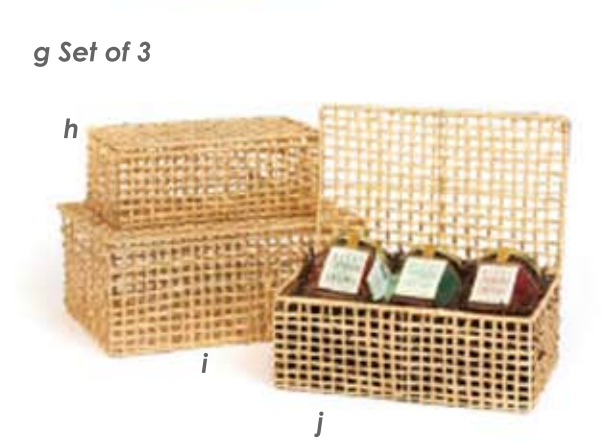

YOUR SUPPLIER IN U.S.A.

Utility and Storage